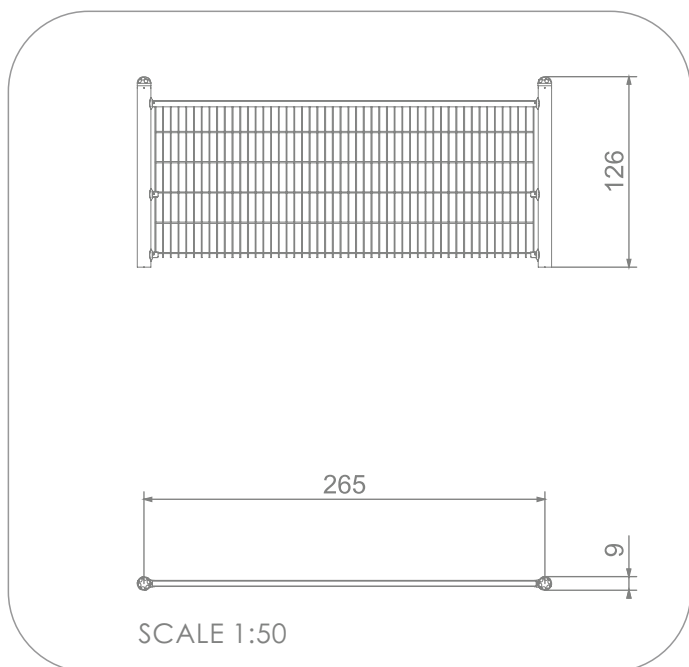

#### INFORMATION ABOUT THE PRODUCT

Dimensions	9 x 265 cm
Overall height	126 cm
Availability of spare parts	YES